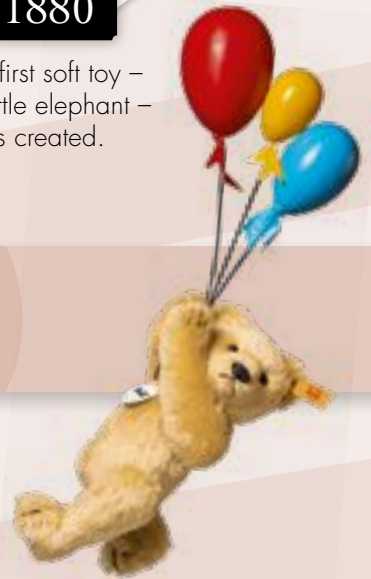

How it all began...

1847/1849

Margarete Steiff is born in Giengen an der Brenz; she contracts polio at the age of 18 months.

1877

Margarete establishes her own felt clothing business.

1880

The first soft toy – the little elephant – is created.

1903

Construction of the east wing in double steel design

1904

Franz Steiff (Margarete's nephew) develops the "Button in Ear" as the legendary trademark

1926

Teddy Clown and other colourful products are introduced.

1947

Relaunch after the 2nd World War

1951

The famous character, Mecki, appears.